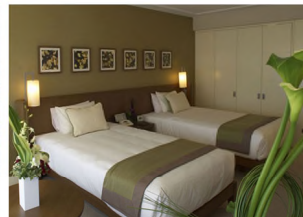

KEIO PLAZA HOTEL

4 STAR

PACKAGES INCLUDE:

Hotel Distance: 200 Metres from the Marathon start line

Located in the heart of Tokyo, this hotel is within walking distance to Shinjuku Station, a vast variety of restaurants and bars, shopping areas and right across the road from the Marathon start line.

Land arrangement operated by KNT, Japan.

BASIC PACKAGE	TWIN SHARE	SINGLE ROOM
RUNNER	FROM \$4588 AUD	FROM \$6250 AUD
SUPPORTER	FROM \$3756 AUD	FROM \$5419 AUD

DELUXE PACKAGE	TWIN SHARE	SINGLE ROOM
RUNNER	FROM \$4920 AUD	FROM \$6583 AUD
SUPPORTER	FROM \$3875 AUD	FROM \$5538 AUD